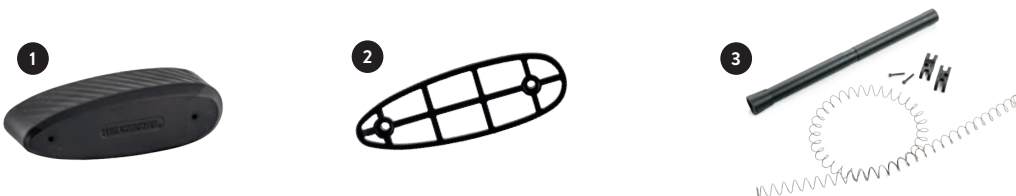

- Prices to be delivered by your local aftersales or your sales administrator.