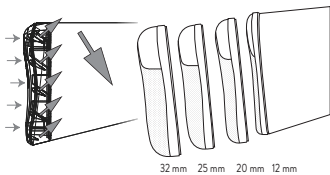

INTERCHANGEABLE BUTT-PLATE

BAR rifles are fitted with interchangeable Inflex™ II recoil pads on their butt-plates. Different thicknesses are available: 12mm, 20mm, 25mm or 32mm. These butt-plates enable you to adjust the length of your stock without difficulty.