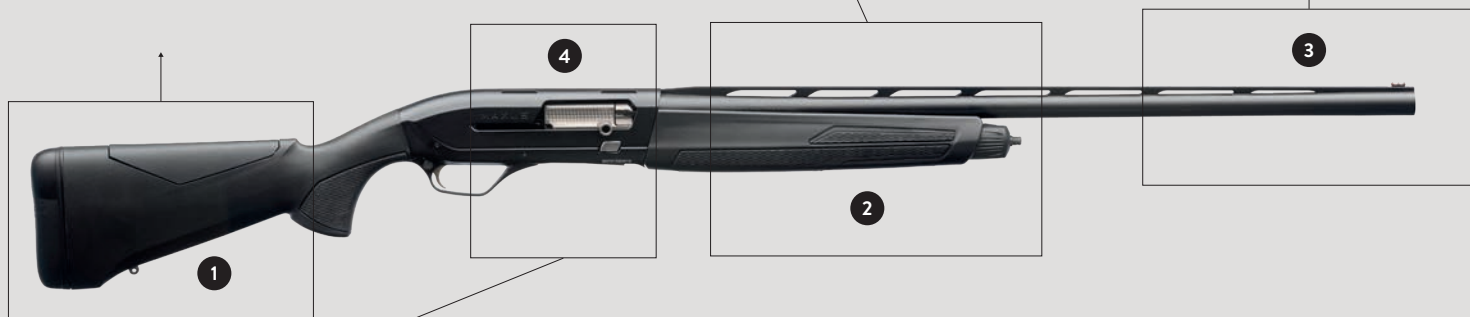

1

EASY HANDLING, FAST AIMING AND COMFORTABLE SHOOTING

- **Fully adjustable stock.** The drop and cast of the Maxus II can be altered using the six spacers included in the box, as well as the 7 mm stock insert and 32 mm Inflex II recoil pad. A 12 mm insert and 12, 20 and 25 mm recoil pads are also available to buy.
- **Full comfort stock.** The Inflex II is one of the best performing recoil pads on the market, directing the force of the recoil downwards and away from the shooter's cheek. The stock also features a Reactar gel cheek piece for even better face protection, especially when firing high-gram cartridges.
- **Fully balanced gun.** The perfect balance of the Maxus II will give you an even more natural swing!

2

ERGONOMIC

- **Everything's in hand.** Overmoulded forearm and pistol grips keep the gun securely in your hand even when it's raining. The oversized bolt handle and trigger guard make the Maxus II easy to handle, even with gloves on.

3

VERSATILE

- **All-terrain gun.** If you're a wildfowler who shoots from long range, or you like to shoot sporting clays with friends, the Maxus II delivers outstanding performance in any setting. This new reference in semi-automatic shotguns comes with 5 Invector+ chokes for your every need.

The Maxus II is also capable of firing a wide selection of hunting cartridges, from 28 grams to the largest loads available in gun stores.

4

THE VALUE-ADDED EXTRA YOU ONLY GET FROM BROWNING

- **Speedloading.** Every second counts when you're hunting small game in open country and wetlands. While your Maxus II has just sent out its own special warm welcome to that flight of mallards, you need to reload fast to greet the next lot. **Speedloading** is a Browning proprietary technology that saves you precious time. When you insert the first cartridge into the magazine with the breech open, it is chambered straight away and the bolt springs shut, giving you vital extra seconds to concentrate on what really matters: your quarry.

THE MAXUS II AT A GLANCE

· **Barrel :** 66, 71 or 76cm

- **Stock :**
  - Camo MAX5 (reeds)
  - Camo MOBUC (woodland)
  - Composite black
  - Composite carbon
- **Box :** ABS case

· Accessories included in the box :

- 5 Chokes Invector+ (1/4, 1/2, 3/4, Full, 1/2+5cm) or (cyl, 1/4, 1/3, 3/4, full)
- 32 mm Inflex II recoil pad (pre-installed)
- 7 mm Stock insert
- 6 shims

· Additional accessories available to buy :

- 12 mm Stock insert
- 12, 20 and 25 mm Inflex II Recoil pad

· **Gauge :** 12/76, 12/89