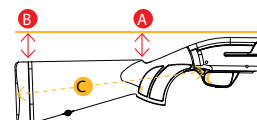

PITCH

STANDARD STOCK

with a normal pitch at
A = 36 mm and B = 56 mm

STOCK IN OPTION 1 FOR THE B525

A = 35 mm and B = 45 mm

STOCK IN OPTION 2 FOR THE B525

A = 40 mm and B = 60 mm

STOCK IN OPTION 3 FOR THE B725

A = 35 mm and B = 50 mm

PITCH
Alternative pitch available

Models	Adjustable Stock	End User	Trap forearm	End User (*)	Tulip forearm	End User	Short stock with pistol grip 12 gauge	Short stock with pistol grip 20 gauge	End User (*)
	Per intervention		Per intervention		Per intervention	36-50mm 345 & 360mm	36-50mm 345 & 360mm		
B525 GAME 112M INV+			B133600350	75 €					
B525 GAME 1 LIGHT 12M INV+			B133600350	75 €					
B725 HUNTER UK BLACK GOLD II 12M INV DS			B133880070	95 €					
	Left Hand Stock	End User							
HERITAGE HUNTER II,12M	Bending	400 €							
HERITAGE HUNTER,20M	Bending	400 €							
B525 NEW SPORTER 112M INV+			B133600350	75 €					
B525 SPORTER 120M INV							B133518089		75 €
B725 SPORTER BLACK EDITION 12M INV DS	B133880072	179 €	B133880070	95 €					
B725 SPORTER GR.5 12M INV DS									
B725 PRO SPORT 12 INV DS - ADJUST. STOCK					B133880032	75 €			
	Left Hand Stock	End User							
HERITAGE SPORTER II,12M	Bending	400 €							

FOR ANY OTHER PRODUCT, FEEL FREE TO CONTACT US (*)
Will not accept Pro Stock Balance Weights

PAIRED GUNS OPTION - OPTION D'ARMES EN PAIRES

		End User (*)
Z-PRESTO-U	Include consecutive serial numbers, gold inlay I & II on the action-barrel & forearm, leather case for pair Comprend les numéros de série consécutifs, incrustation en or « I & II » sur la bascule, le canon et le garde-main, valise cuir pour paire de fusils	599 €

Prices of the options to be added to the price of the standard model.
Prix des options à ajouter au prix du modèle standard.

(*) Recommended Retail Price : The retail prices will be determined by the retailers based on their own commercial policy.
Indicative weight, real weight may vary depending on wood density / Le poids est indicatif et peut varier en fonction de la densité du bois de la crosse et du garde main