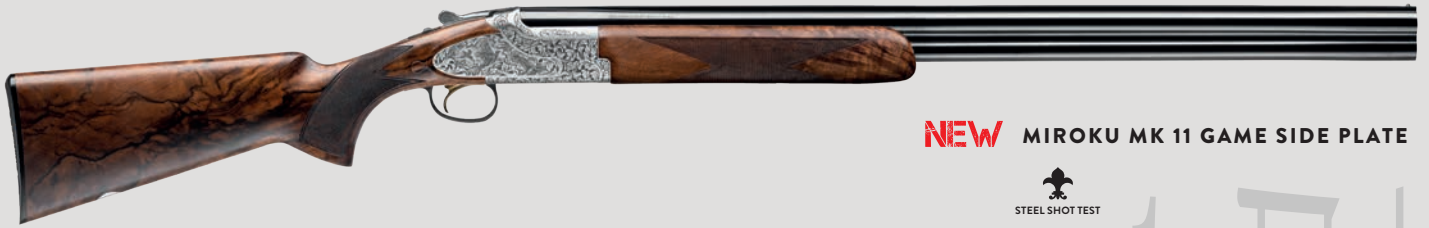

NEW MIROKU MK 11 GAME SIDE PLATE

YOUR GUN IS MUCH MORE THAN A TOOL.

It is the expression of your deepest wishes and who you are.

Nothing but the best pleases you. When you saw the Miroku MK11 Side Plated, you knew straight away that this over-and-under is made for you. This fine gun combines an ultra-low action frame with the renowned inertia operated system of the Browning B525.

The engraved hunting scenes are like the wood: magnificent.

弥勒