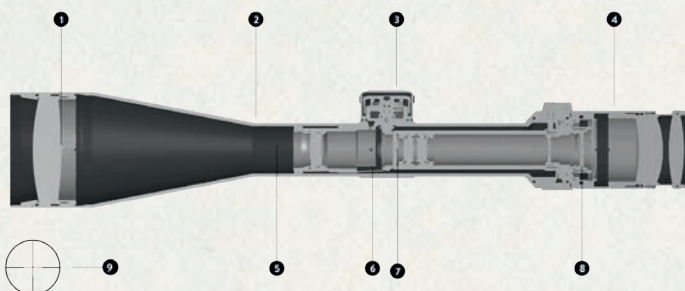

Features :

1. 1 MHR-coated for accurate detailing and 93% light transmission
2. 2 Anodised aluminium tube for secure and reliable mounting
3. 3 Easily adjustable turret with return-to-zero ability
4. 4 Ultra hard-wearing aluminium magnification-adjustment ring
5. 5 Argon-filled tube for all-weather use
6. 6 Brass tube and turrets for long-lasting, accurate reticle-to-target dial-in
7. 7 Spare battery compartment
8. 8 Sharp, fine and clear, adjustable illuminated dot
9. 9 Ultra-fine 4A1 reticle with auto-off feature, for maximum light transmission and minimum target concealment