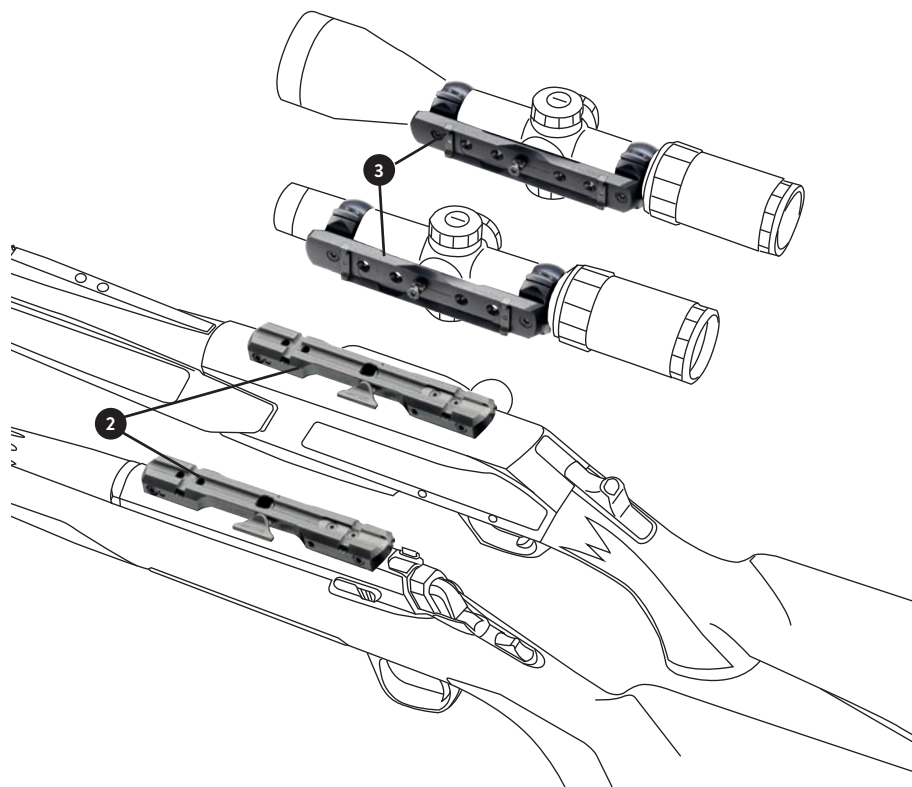

BROWNING NOMAD MULTIPLE MOUNT