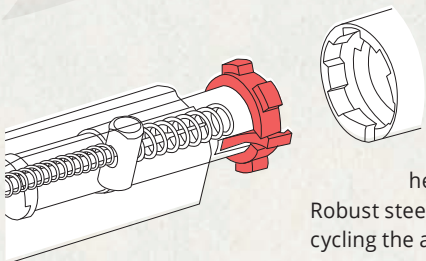

Four massive **ROTARY BOLT LUGS** provide support, strength and solid lockup in the barrel. As it recoils, the mass of your body slows the rearward travel of the shotgun, while the inertial motion of the bolt, slide and forearm continue cycling the action to give you a head start ejecting the fired shell.

Robust steel dual action guide bars eliminate the twisting and binding that waste time and energy when cycling the action.