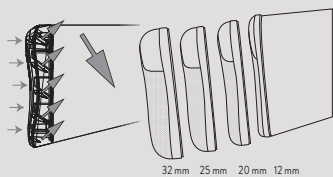

EASY HANDLING, FAST AIMING AND COMFORTABLE SHOOTING.

SEMI-AUTOMATIC SHOTGUNS - MAXUS 2

THE MAXUS II - MEETING HUNTERS' EXPECTATIONS

The Maxus is a reference for hunters around the globe. Its particularly gentle recoil and the speed loading system make it a one-of-a-kind that offers comfort and high performance in equal measure. The Maxus II builds on the benefits of its predecessor with new technical features to give hunters a unique shooting experience.

1

INFLEX™ TECHNOLOGY

Much more than a recoil pad in a recoil-absorbing material, the Inflex™ II has been designed with an internal structure that lowers the gunstock and pushes it away from the shooter's face after each discharge, which allows a second shot that is even more comfortable and faster.

2

SPEED LOADING AND UNLOADING SYSTEM

Rapid loading systems have been used on Browning semi-automatic shotguns for decades. Our patented Speed Load Plus system chambers the first round straight from the magazine, and unloads quickly without having to run the bolt to chamber each shell.

3

BARREL ASSEMBLY

The new geometry of the extended Vector Pro™ forcing cone together with the Back-bored™ barrel eliminates the deformation of shot, making it possible to improve the shot pattern and reduce recoil sensation.

4

MAGAZINE CUT-OFF

All our Maxus guns, with the exception of the Sporting models, are fitted with a magazine cut-off for unloading and replacing the chambered shell with a new load without having to cycle the new shell from the magazine.

5

POWER DRIVE GAS SYSTEM