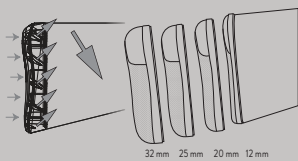

1

INTERCHANGEABLE BUTT-PLATE

BAR rifles are fitted with interchangeable Inflex™ II recoil pads on their butt-plates. Different thicknesses are available: 12mm, 20mm, 25mm or 32mm. These butt-plates enable you to adjust the length of your stock without difficulty.