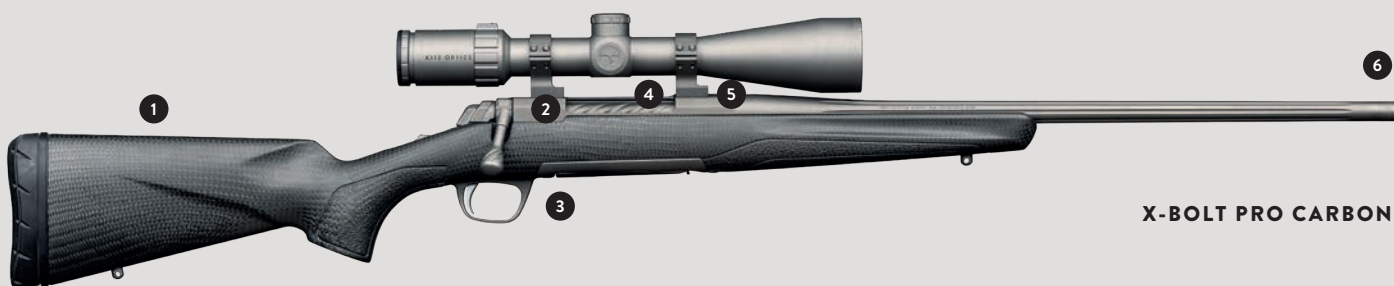

X-BOLT PRO CARBON

ULTRA LIGHT, ULTRA RIGID, ULTRA PRECISE

Your high standards are your greatest attribute. You won't accept failure. You need a gun that reflects who you are: efficient, accurate and focused on results. The X-Bolt Pro Carbon is designed for you. It handles with featherweight ease so that you can take your active hunting experience to a new level. The rigidity of the stock gives you even greater accuracy. The X-Bolt Carbon Pro is now available in 300 WM, 270WSM and 7RM calibres.

1

CARBON-FIBRE STOCK

The X-Bolt Pro Carbon is:

- Ultra-light.
- Ultra-rigid for uniform recoil distribution.
- Ultra-solid, compression-moulded carbon-fibre construction with a high-density foam core.

2

FLUTED BOLT AND BOLT HANDLE

The externally fluted bolt and bolt handle provide smoother action for a rapid shot.

3

CERAKOTE "TUNGSTEN" FINISH

The X-Bolt Pro is Cerakote finished on all its metal components (including the optics) and on the magazine floor plate. The result is better resistance against any type of friction, abrasion and corrosion.

4

INTEGRATED MOUNTING SYSTEM

The integrated scope-mounting system has four screws per fixing point. Therefore it is more stable and provides greater accuracy.

5

DOUBLE BEDDING

A free-floating barrel is essential for utmost accuracy. The X-Bolt SF's free-floating barrel is perfect due to double bedding i.e. positioning of the barrel/breech block assembly at two points with respect to the forearm, at the front and at the rear.

6

HIGH-PRECISION BARREL

The fluted barrel on the X-Bolt Pro ensures it stays cool and reduces weight. The barrel lapping process polishes away any traces of machining work, improving accuracy and reducing fouling.