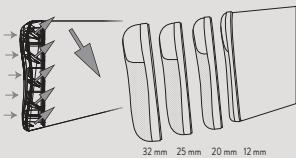

1

INFLEX™ II RECOIL PAD

This ultra flexible recoil pad provides the best recoil absorption possible on a shotgun. The exclusive design and material used promote a downward deviation of the direction of the recoil forces, thus pulling the stock slightly away from your face in order to reduce the recoil and upward motion of the gun. Two other pads, 20mm, 25mm or 32mm thick (available as an option), make it easy to adjust the length of your stock.