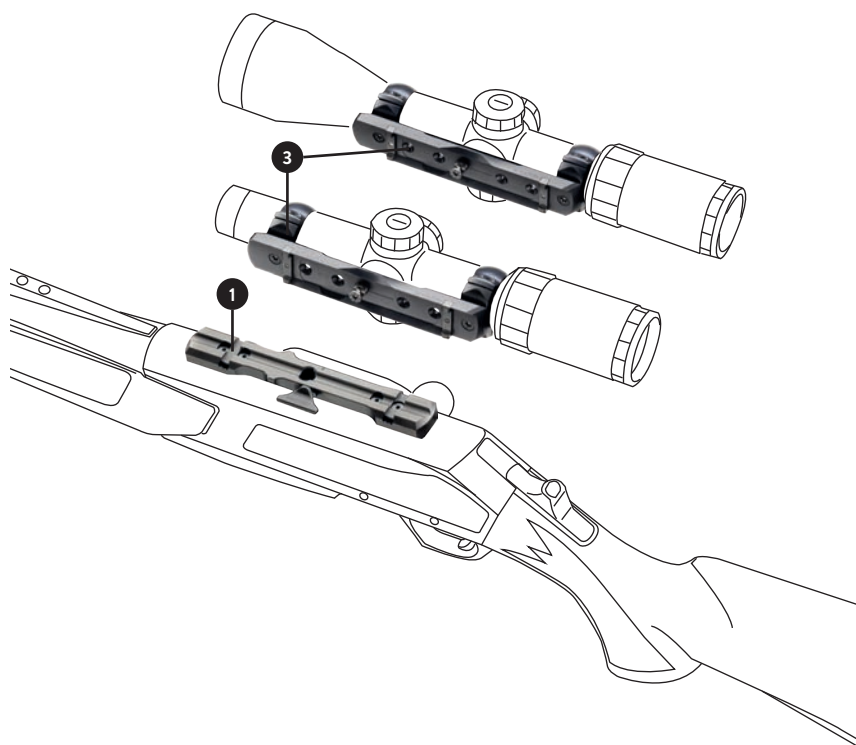

MOUNTS

BROWNING NOMAD SINGLE MOUNT