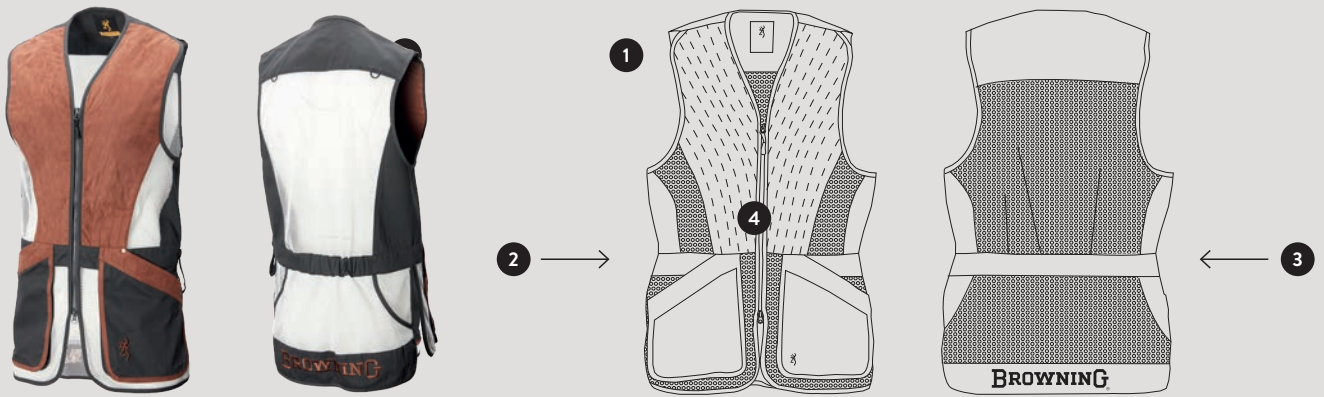

OUTDOOR.

SHOOTING CLOTHING

NEW AND MORE ERGONOMIC FIT, BETTER SUPPORT AROUND THE WAIST.
REDUCES THE NOTICEABLE WEIGHT OF THE CARTRIDGES.

1

TWO REACTAR™ RECOIL PAD POCKETS

However hard you train, the repeated impacts against your shoulder are also going to impact your performance. The Reactar™ pad absorbs a large proportion of the recoil so that you can keep your mind on the target.

3

ELASTICATED BELT WITH BUTTONS

The weight of the cartridges can hamper your movement when you're taking the shot. The new comfort-fit elasticated belt on your Browning vest puts the weight of the cartridges on your hips instead of your shoulders for smooth and unhindered movement.

2

NEW SLIM FIT

A poorly fitting vest won't help you get that perfect swing, and your performance will suffer. The new slim-fit Browning vest is perfectly tailored to your body, moves with you, and lets you show exactly what you can do.

4

TWO-WAY ZIPPER

Our designers have added a two-way zip so that you can adjust your vest perfectly to your body shape. Now your vest will always provide the perfect fit, your shots will be more relaxed and you'll be at the top of your game.